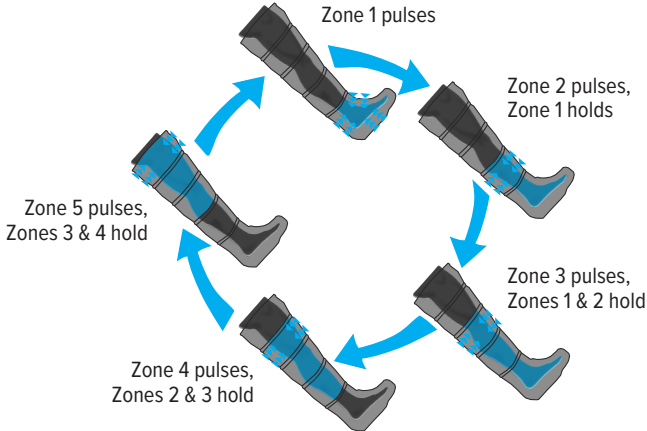

## *The NormaTec Recovery Massage*

Reduce swelling and increase circulation with NormaTec's patented dynamic compression technology.

**SCHEDULE A TREATMENT TODAY**

FYZICAL Johnson City  
153 Oakdale Road, Suite 2  
Johnson City, NY 13790  
P: 607-217-0827

# NORMATEC.

Created by a physician bioengineer (MD-PhD)

Increases circulation

Speeds lactate clearance

Relieves muscle soreness

Increases mobility

## THE TECHNOLOGY.

Patented NormaTec Pulse compression

Pulsing—dynamic compression mobilizes fluid

Gradient Hold—prevents fluid back flow

Distal Release—allows normal circulation